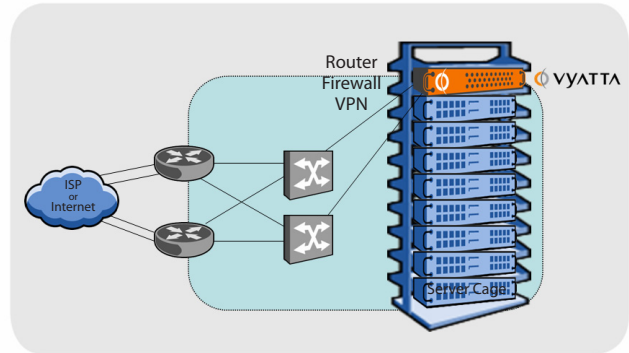

Application Brief: Security & Routing for Hosted Services

Vyatta for Hosted Services

Vyatta addresses the needs of hosted services providers by delivering a complete routing and security solution that offers affordable Gigabit Ethernet connectivity options in a 1U rackmountable hardware appliance. Vyatta also offers users the choice to deploy on any standard x86 server hardware or in VMware, Xen or Red Hat KVM virtual environments. With integrated routing, firewall and more, plus your choice of platform, Vyatta is an ideal solution for connecting and securing applications and services in a hosted environment.

Base Platform			
	Vyatta 1600	Vyatta 2600	Cisco 2951
Base Platform	\$2397	\$3,397	\$4,800
Security (Firewall, VPN, IPS)	included	included	\$600
Technical Support	included	included	\$539
Total Base Unit	\$2397	\$3,397	\$5,939

60% Vyatta Savings 43% Vyatta Savings

Performance				
	Vyatta 1600	Vyatta 2600	Cisco 2951	
Onboard GigE Interfaces	6	8	3	2-3x Vyatta Advantage
Max GigE interface capacity	10	12	11	
Base Memory (MB)	1024	2048	512	4x Vyatta Advantage
Max Memory (GB)	8	16	4	4x Vyatta Advantage
Max Forwarding (pps)	600,000	1,400,000	580,000	2.4x Vyatta Advantage

The Vyatta Advantage:

- >> Complete advanced routing and security feature set
- >> 1U form factor requires minimal rackspace
- >> Ability to run in VMware, Xen and Red Hat KVM virtual environments
- >> Support and services bundled with Vyatta appliances
- >> Greater memory capacity for increased performance and scalability
- >> Leverage affordable and available x86 components for upgrades
- >> Up to 60% cost savings over Cisco 2951