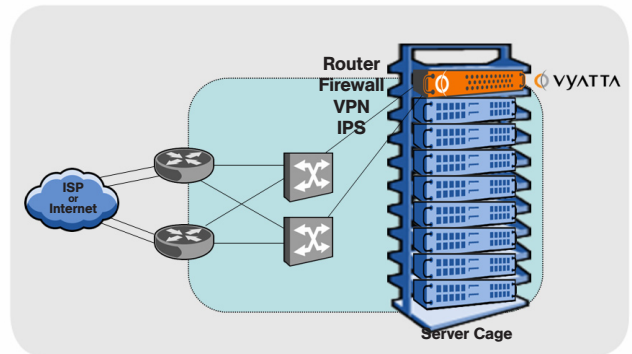

Vyatta for Hosted Services

Vyatta addresses the needs of hosted services providers by delivering a complete routing and security solution that offers affordable Gigabit Ethernet connectivity options in a 1U rackmountable hardware appliance. Vyatta also offers users the choice to deploy on any standard x86 server hardware or in VMware or Xen virtual environments. With integrated routing, firewall, intrusion prevention, and more, plus your choice of platform, Vyatta is an ideal solution for connecting and securing applications and services in a hosted environment.

| Base Platform | | | |
|-------------------------------|--------------|----------------|----------------|
| | Vyatta 514 | Vyatta 2501 | Cisco 2821 |
| Base Platform | \$797 | \$2,347 | \$3,349 |
| Security (Firewall, VPN, IPS) | included | included | \$709 |
| Technical Support | included | included | \$161 |
| Total Base Unit | \$797 | \$2,347 | \$4,223 |

81% Vyatta Savings **44% Vyatta Savings**

| Upgrades | | | |
|---------------------------|------------|-------------|------------|
| | Vyatta 514 | Vyatta 2501 | Cisco 2821 |
| Expansion to 1GB Memory | \$137 | \$137 | \$3,850 |
| Gigabit Ethernet - 1 port | \$159 | \$159 | \$1,409 |
| Gigabit Ethernet - 2 port | \$229 | \$229 | \$2,818 |
| Gigabit Ethernet - 4 port | \$549 | \$549 | \$5,636 |